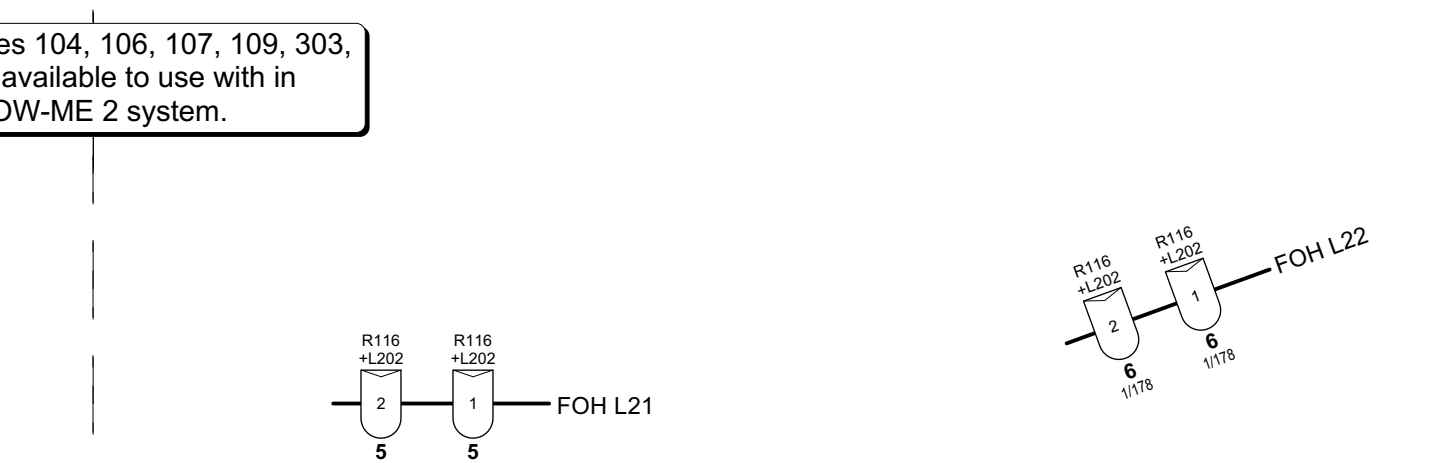

REVISIONS

1. v1.0 (2024.07.24)
   - -updated LW data reconciled with House LD and imported into plot.
   - -Plot revisions (per House LD) have been implemented.
   - -All museum and/or architectural lighting fixtures have been moved to a gray layer.
2. v1.01 (2024.08.01)
   - -A lot of clean up under the hood.
   - -Schematic views cleaned up and layer added for better 2D printouts.
   - -Turned on a lot of invisible viewpoints missing from assigned sheets. All viewpoints and sheet elements locked.
3. v1.1 (2024.08.02)
   - -Plot has been reviewed by House LD and all notes incorporated.
   - -New channels and data have been imported for 1E Ovation.
4. v1.15 (2024.08.05)
   - updated power assignments and addresses imported from LW.
   - a few final notes updated per house LD.
5. v1.2 (2024.10.2)
   - -swapped out Cyc fixtures to new Solo Bar 6 and updated addressing for same.