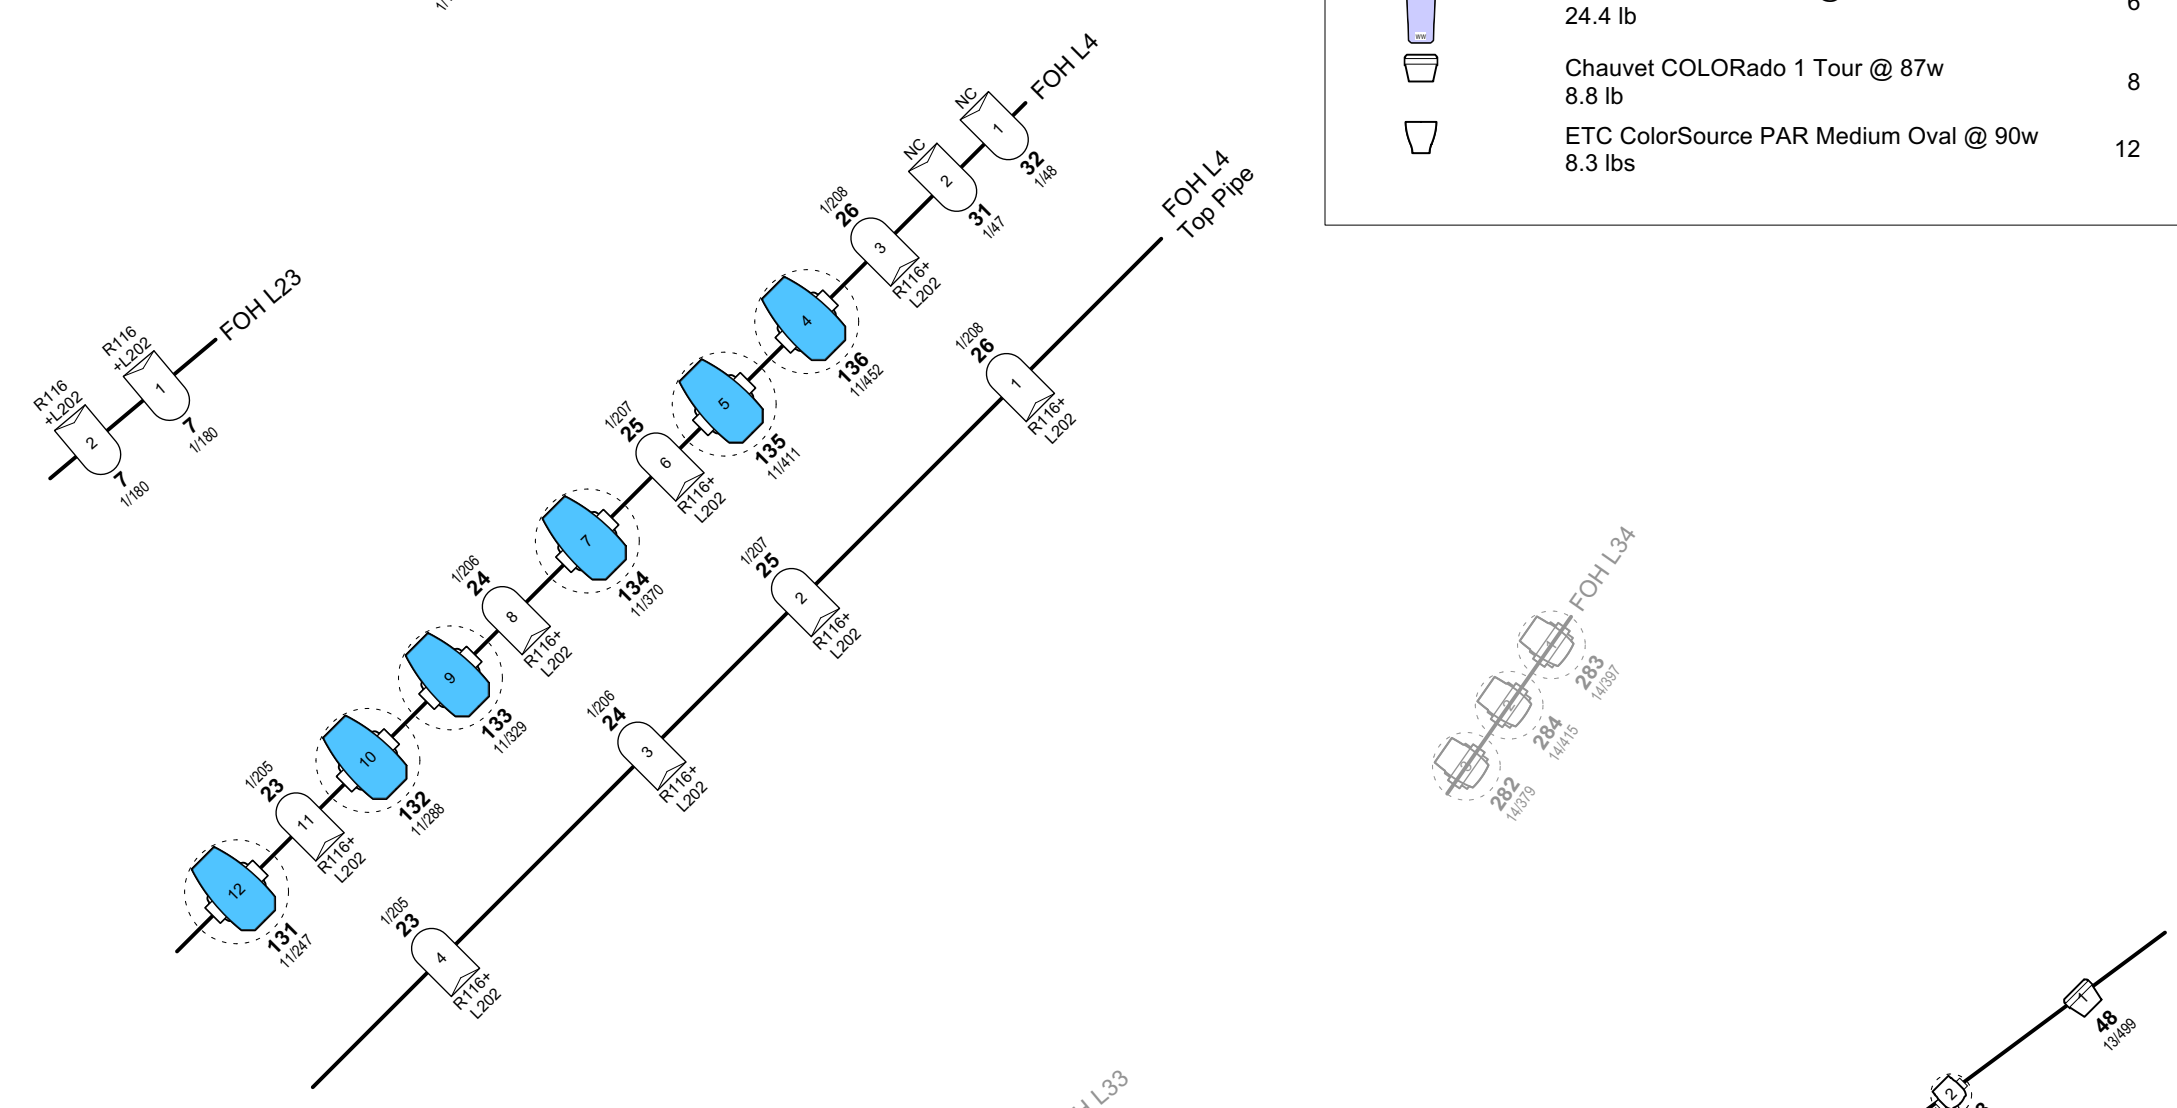

REVISIONS

1. v1.0 (2024.07.24)
   - -updated LW data reconciled with House LD and imported into plot.
   - -Plot revisions (per House LD) have been implemented.
   - -All museum and/or architectural lighting fixtures have been moved to a gray layer.
2. v1.01 (2024.08.01)
   - -A lot of clean up under the hood.
   - -Schematic views cleaned up and layer added for better 2D printouts.
   - -Turned on a lot of invisible viewpoints missing from assigned sheets. All viewpoints and sheet elements locked.
3. v1.1 (2024.08.02)
   - -Plot has been reviewed by House LD and all notes incorporated.
   - -New channels and data have been imported for 1E Ovation.
4. v1.15 (2024.08.05)
   - updated power assignments and addresses imported from LW.
   - a few final notes updated per house LD.
5. v1.2 (2024.10.2)
   - -swapped out Cyc fixtures to new Solo Bar 6 and updated addressing for same.