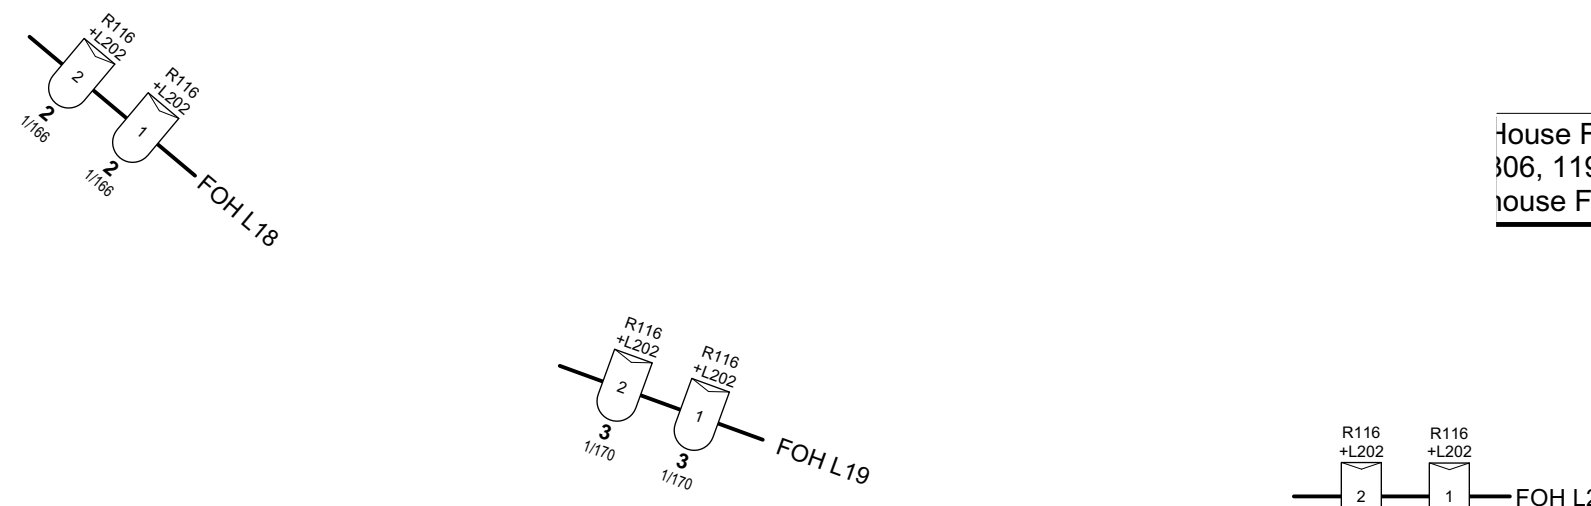

REVISIONS

1. v1.0 (2024.07.24)
   - -updated LW data reconciled with House LD and imported into plot.
   - -Plot revisions (per House LD) have been implemented.
   - -All museum and/or architectural lighting fixtures have been moved to a gray layer.
2. v1.01 (2024.08.01)
   - -A lot of clean up under the hood.
   - -Schematic views cleaned up and layer added for better 2D printouts.
   - -Turned on a lot of invisible viewpoints missing from assigned sheets. All viewpoints and sheet elements locked.
3. v1.1 (2024.08.02)
   - -Plot has been reviewed by House LD and all notes incorporated.
   - -New channels and data have been imported for 1E Ovation.
4. v1.15 (2024.08.05)
   - updated power assignments and addresses imported from LW.
   - a few final notes updated per house LD.
5. v1.2 (2024.10.2)
   - -swapped out Cyc fixtures to new Solo Bar 6 and updated addressing for same.