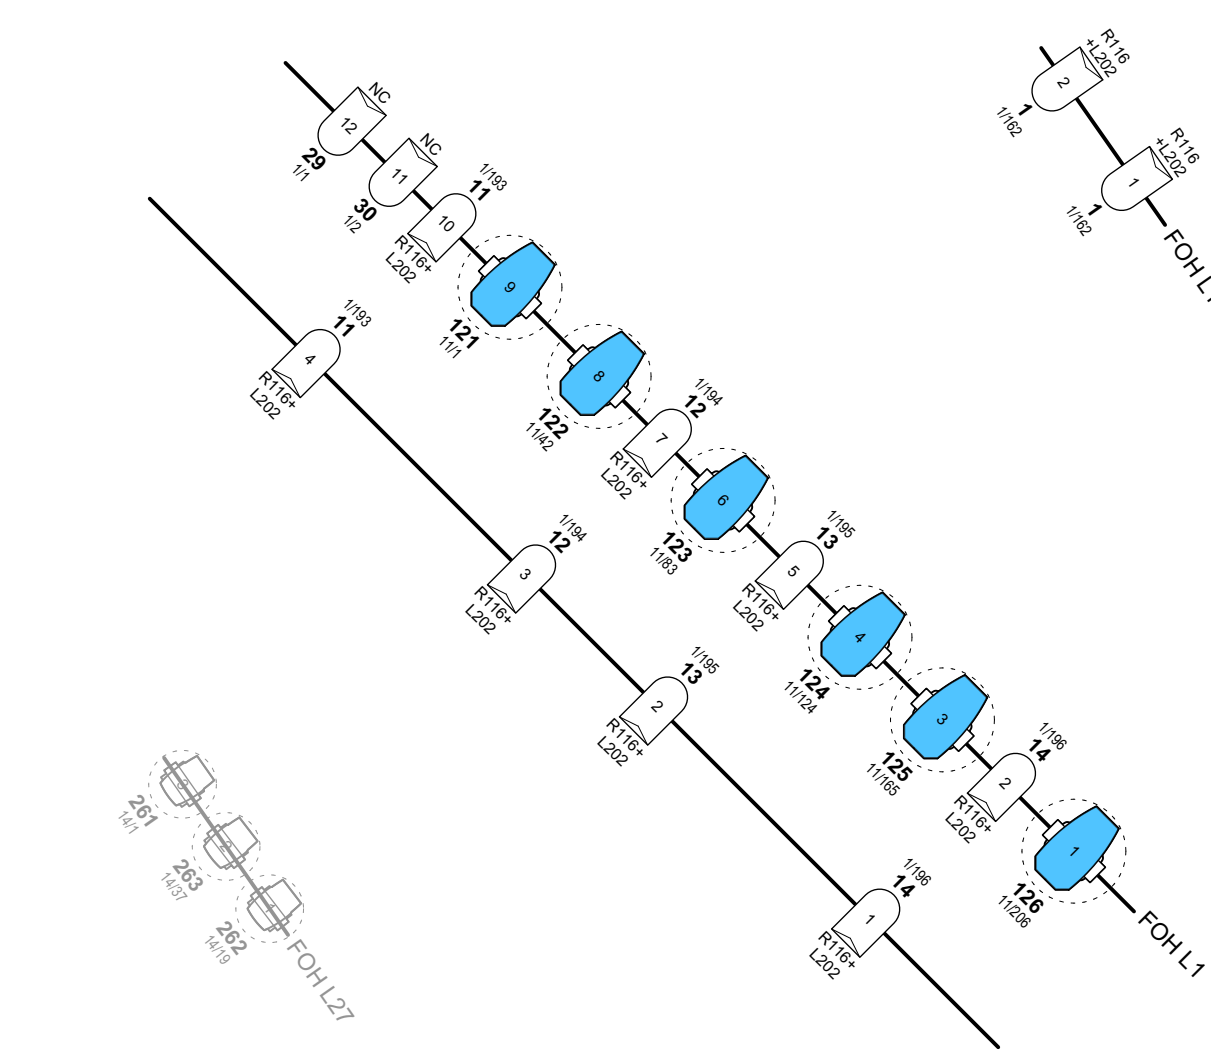

REVISIONS

1. v1.0 (2024.07.24)
   - -updated LW data reconciled with House LD and imported into plot.
   - -Plot revisions (per House LD) have been implemented.
   - -All museum and/or architectural lighting fixtures have been moved to a gray layer.
2. v1.01 (2024.08.01)
   - -A lot of clean up under the hood.
   - -Schematic views cleaned up and layer added for better 2D printouts.
   - -Turned on a lot of invisible viewpoints missing from assigned sheets. All viewpoints and sheet elements locked.
3. v1.1 (2024.08.02)
   - -Plot has been reviewed by House LD and all notes incorporated.
   - -New channels and data have been imported for 1E Ovation.
4. v1.15 (2024.08.05)
   - updated power assignments and addresses imported from LW.
   - a few final notes updated per house LD.
5. v1.2 (2024.10.2)
   - -swapped out Cyc fixtures to new Solo Bar 6 and updated addressing for same.