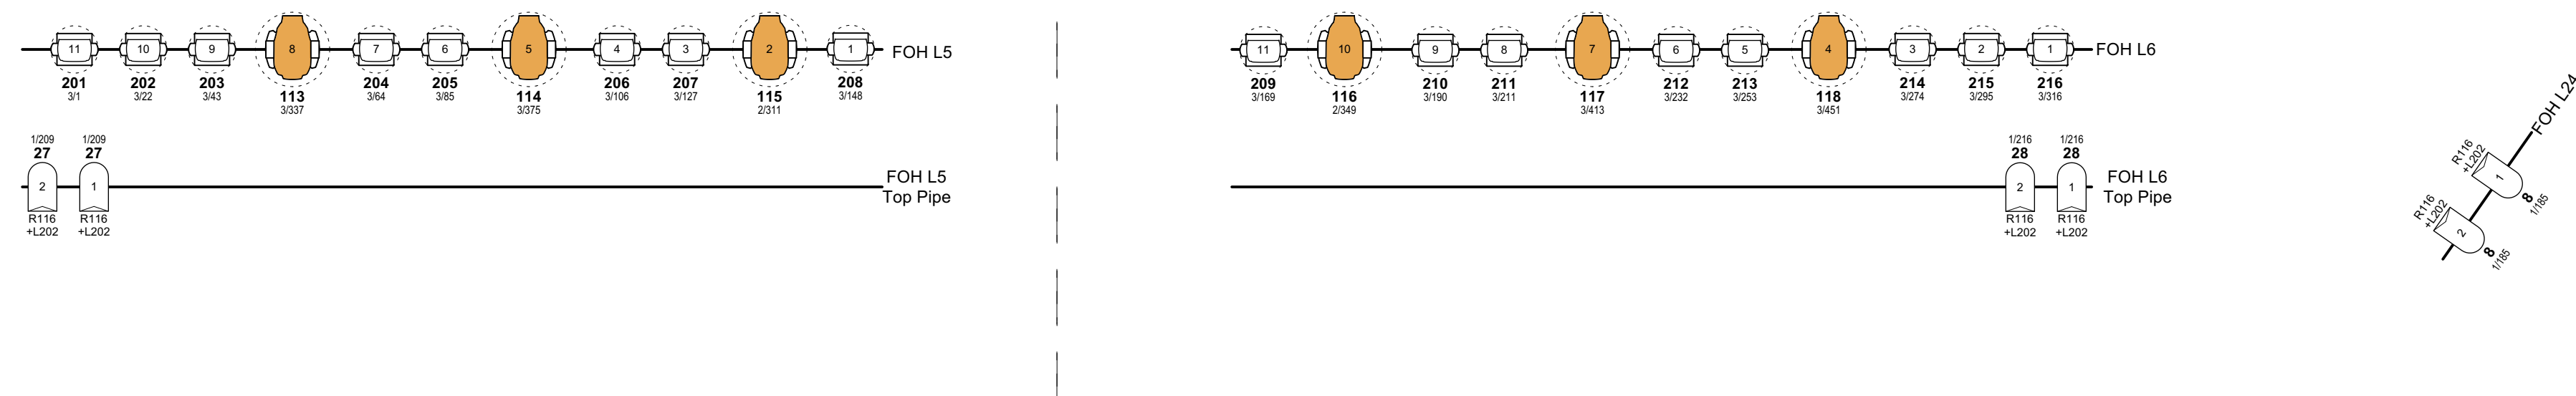

REVISIONS

1. v1.0 (2024.07.24)
   - -updated LW data reconciled with House LD and imported into plot.
   - -Plot revisions (per House LD) have been implemented.
   - -All museum and/or architectural lighting fixtures have been moved to a gray layer.
2. v1.01 (2024.08.01)
   - -A lot of clean up under the hood.
   - -Schematic views cleaned up and layer added for better 2D printouts.
   - -Turned on a lot of invisible viewpoints missing from assigned sheets. All viewpoints and sheet elements locked.
3. v1.1 (2024.08.02)
   - -Plot has been reviewed by House LD and all notes incorporated.
   - -New channels and data have been imported for 1E Ovation.
4. v1.15 (2024.08.05)
   - updated power assignments and addresses imported from LW.
   - a few final notes updated per house LD.
5. v1.2 (2024.10.2)
   - -swapped out Cyc fixtures to new Solo Bar 6 and updated addressing for same.