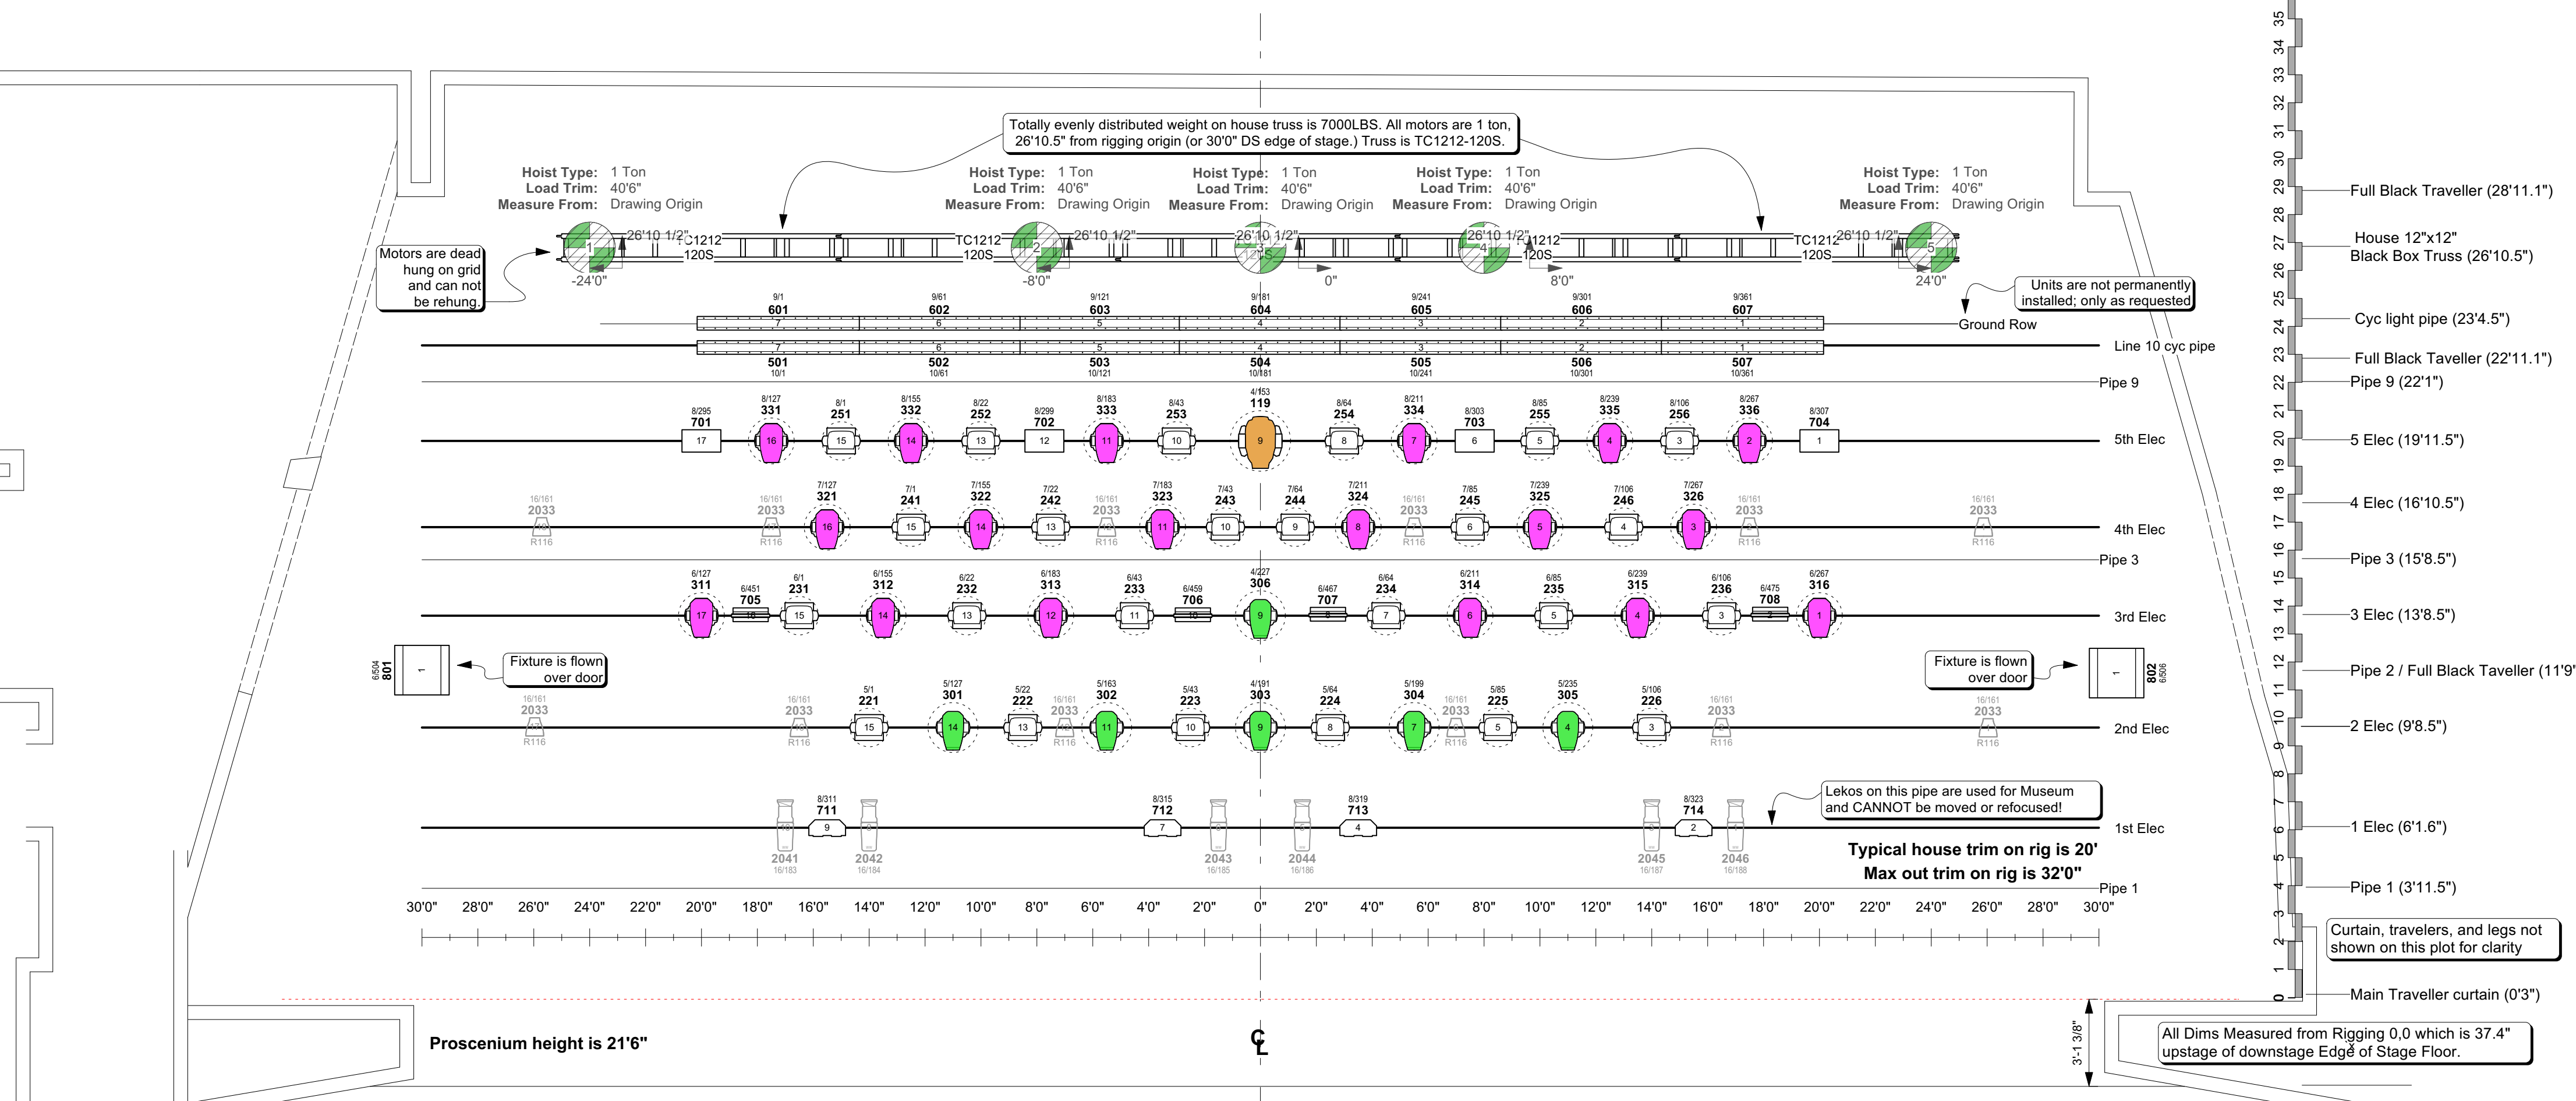

REVISIONS

1. v1.0 (2024.07.24)
   - -updated LW data reconciled with House LD and imported into plot.
   - -Plot revisions (per House LD) have been implemented.
   - -All museum and/or architectural lighting fixtures have been moved to a gray layer.
2. v1.01 (2024.08.01)
   - -A lot of clean up under the hood.
   - -Schematic views cleaned up and layer added for better 2D printouts.
   - -Turned on a lot of invisible viewpoints missing from assigned sheets. All viewpoints and sheet elements locked.
3. v1.1 (2024.08.02)
   - -Plot has been reviewed by House LD and all notes incorporated.
   - -New channels and data have been imported for 1E Ovation.
4. v1.15 (2024.08.05)
   - updated power assignments and addresses imported from LW.
   - a few final notes updated per house LD.
5. v1.2 (2024.10.2)
   - -swapped out Cyc fixtures to new Solo Bar 6 and updated addressing for same.