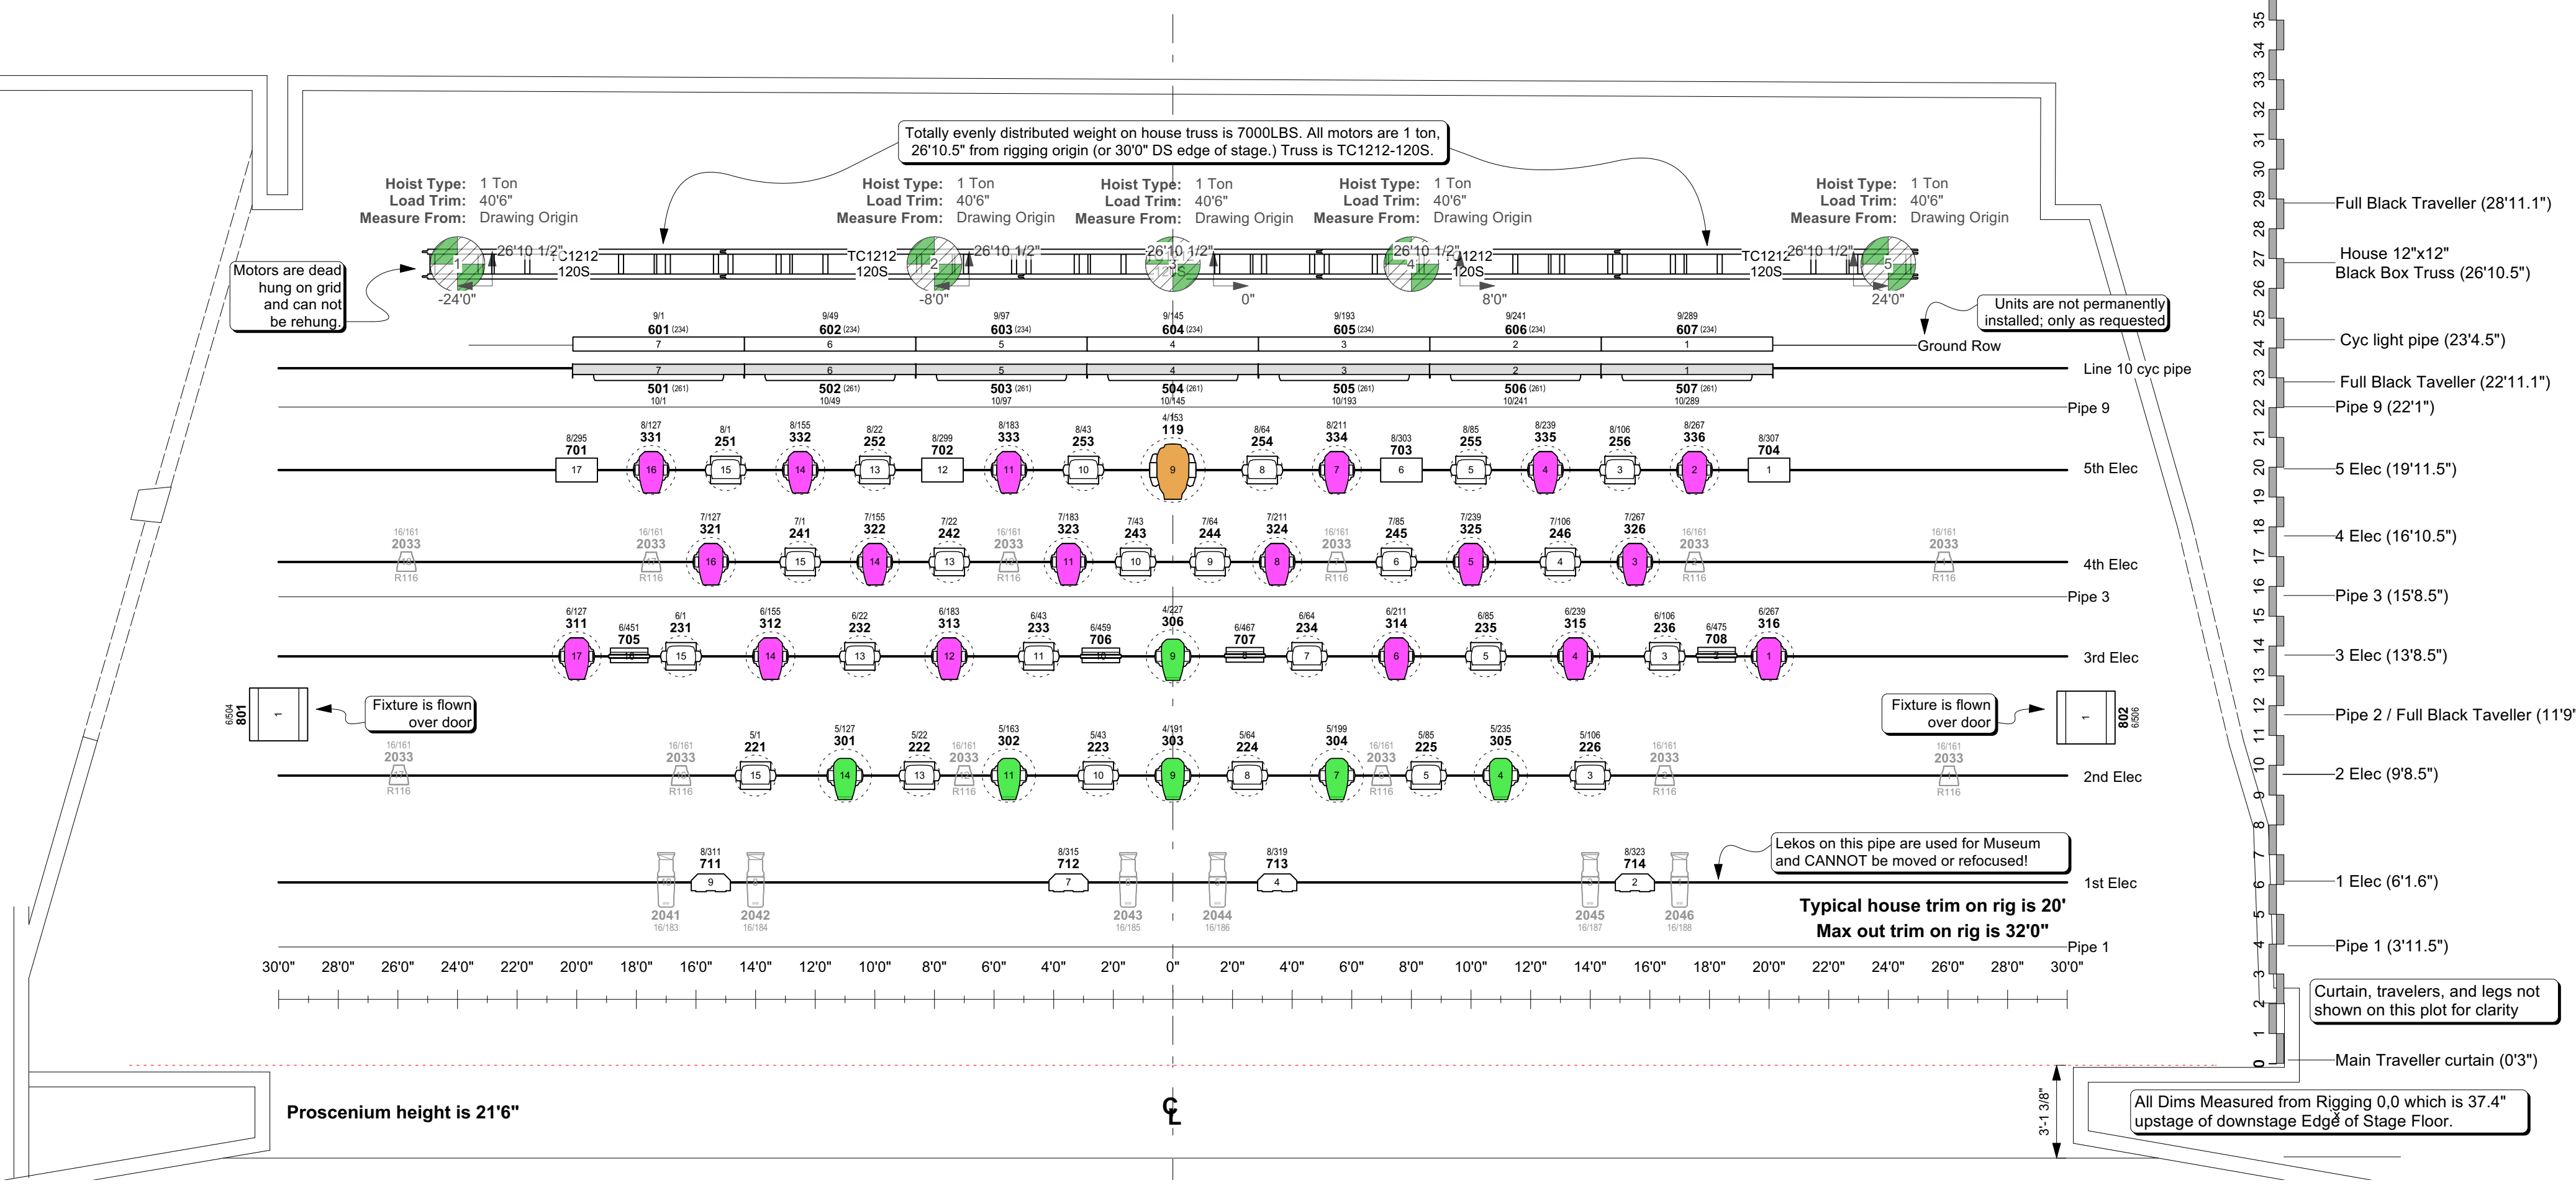

Ryman Hse Plot 2024.7

SCALE: 1/4"=1'0" DATE: 07.24.2024 REVISED: 08.05.2024

Prod Mngr: Les Banks (lbanks@ryman.com) c: 615.491.5551
Lighting Dir: Brandon Webb (bwebb@ryman.com) c: 615.509.5793

DRAWN BY: Scott Leathers

1. **REVISIONS**
1. v1.0 (2024.07.24)
     - -updated LW data reconciled with House LD and imported into plot.
     - -Plot revisions (per House LD) have been implemented.
     - -All museum and/or architectural lighting fixtures have been moved to a gray layer.
  2. v1.01 (2024.08.01)
     - -A lot of clean up under the hood.
     - -Schematic views cleaned up and layer added for better 2D printouts.
     - -Turned on a lot of invisible viewpoints missing from assigned sheets. All viewpoints and sheet elements locked.
  3. v1.1 (2024.08.02)
     - -Plot has been reviewed by House LD and all notes incorporated.
     - -New channels and data have been imported for IE Ovations.
  4. v1.15 (2024.08.05)
     - updated power assignments and addresses imported from LW.
     - a few final notes updated per house LD.