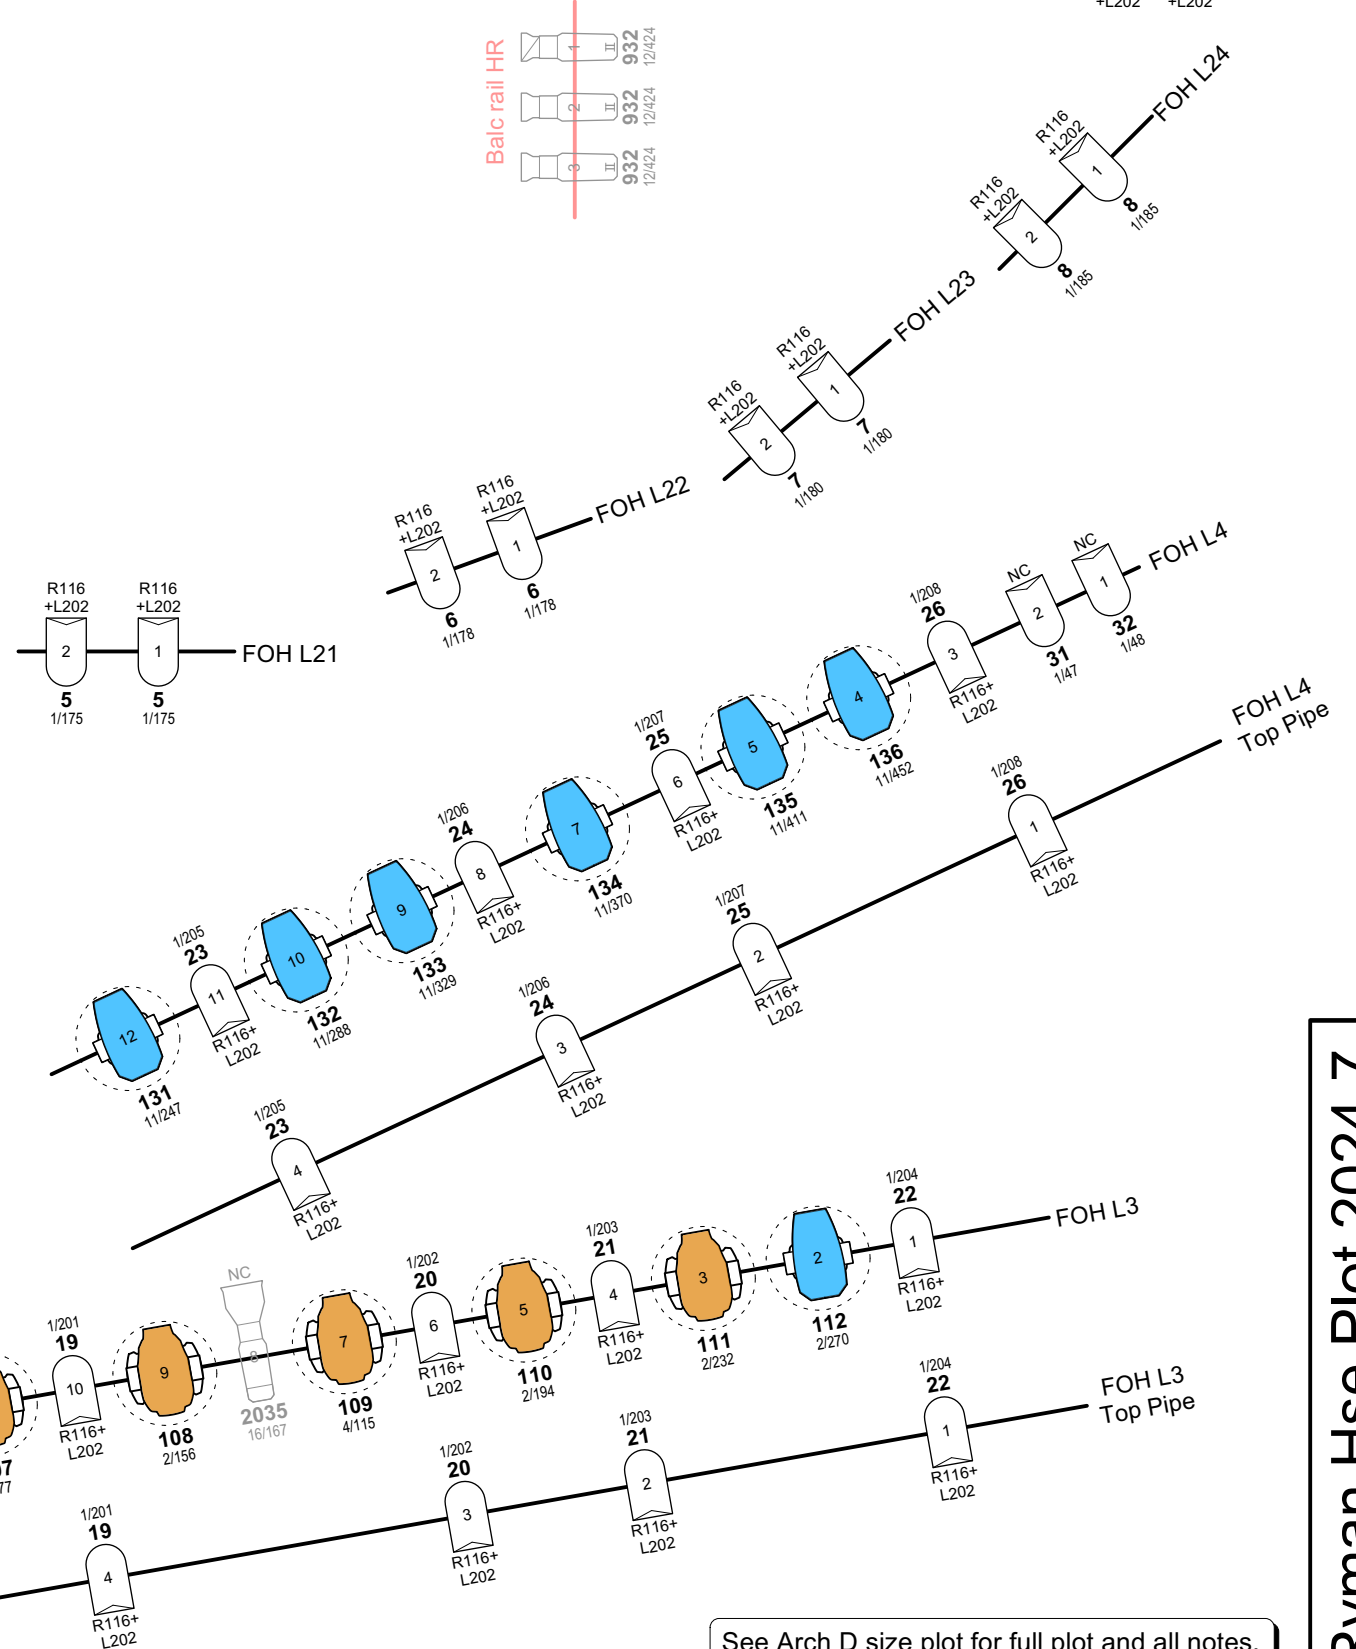

NOTE: FoH Pipes are NOT shown in accurate relationship to centerline on this drawing in order to provide clarity of data/information!

Reduced Key

See Full plot for all fixture details.

- Ayrton Ghibli (38 ch)
- Ayrton Eurus S (41 ch)
- Rogue R3 Wash (21 ch)
- PAR 64 WFL
- Lustr2LS-26
- Lustr2LS-36
- Lustr TS-10
- COLORado 1 Tour
- GLP X4S (14 ch)

Legend

Color: [Color swatch]
 Universe/Address: [Symbol]

Fr: 1 L223 (1/8 CTO)
 Fr: 2 L206 (1/4 CTO)
 Fr: 3 L279 (1/8 -Grn)
 Fr: 4 L249 (1/4-Grn)
 Fr: 5 L298 (.15 ND)
 Fr: 6 L209 (.3 ND)

Standard Hse Spot Colors

Crow's Nest fixtures are NOT shown on 11x17; see D size plot for these fixtures

See Arch D size plot for full plot and all notes.