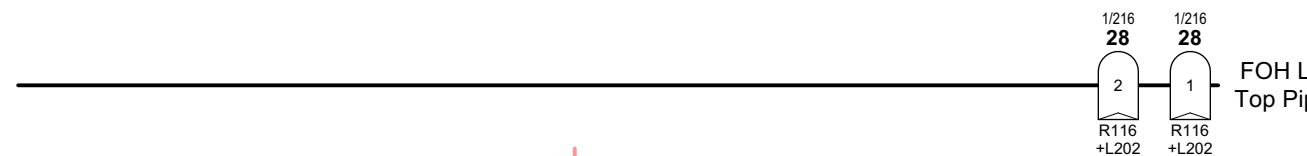

NOTE: FoH Pipes are NOT shown in accurate relationship to centerline on this drawing in order to provide clarity of data/information!

Reduced Key

See Full plot for all fixture details.

- Ayrton Ghibli (38 ch)
- Ayrton Eurus S (41 ch)
- Rogue R3 Wash (21 ch)
- PAR 64 WFL
- Lustr2LS-26
- Lustr2LS-36
- Lustr TS-10
- COLORado 1 Tour
- GLP X4S (14 ch)

Legend

Color: [Color swatch]
 Universe/Address: [Symbol]

Fr: 1 L223 (1/8 CTO)
 Fr: 2 L206 (1/4 CTO)
 Fr: 3 L279 (1/8 -Grn)
 Fr: 4 L249 (1/4-Grn)
 Fr: 5 L298 (.15 ND)
 Fr: 6 L209 (.3 ND)

Standard Hse Spot Colors