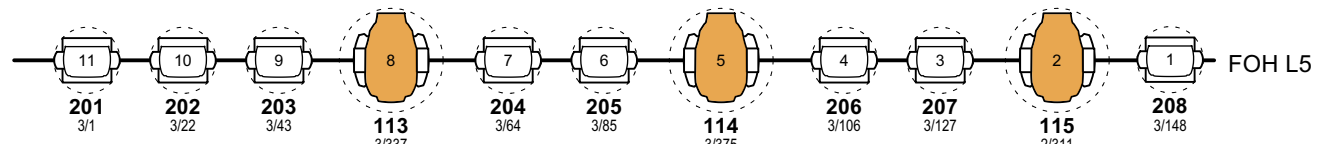

NOTE: FoH Pipes are NOT shown in accurate relationship to centerline on this drawing in order to provide clarity of data/information!

Reduced Key

See Full plot for all fixture details.

- Ayrton Ghibli (38 ch)
- Ayrton Eurus S (41 ch)
- Rogue R3 Wash (21 ch)
- PAR 64 WFL
- Lustr2LS-26
- Lustr2LS-36
- Lustr TS-10
- COLORado 1 Tour
- GLP X4S (14 ch)

Legend

Color: [Color swatch]
 Universe/Address: [Symbol]

Fr: 1 L223 (1/8 CTO)
 Fr: 2 L206 (1/4 CTO)
 Fr: 3 L279 (1/8 -Grn)
 Fr: 4 L249 (1/4-Grn)
 Fr: 5 L298 (.15 ND)
 Fr: 6 L209 (.3 ND)

Standard Hse Spot Colors

Crow's Nest fixtures are NOT shown on 11x17; see D size plot for these fixtures

See Arch D size plot for full plot and all notes.