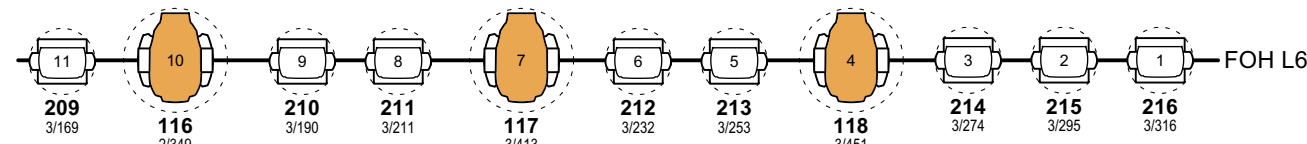

NOTE: FoH Pipes are NOT shown in accurate relationship to centerline on this drawing in order to provide clarity of data/information!

Reduced Key

See Full plot for all fixture details.

- Ayrton Ghibli (38 ch)
- Ayrton Eurus S (41 ch)
- Rogue R3 Wash (21 ch)
- PAR 64 WFL
- Lustr2LS-26
- Lustr2LS-36
- Lustr TS-10
- COLORado 1 Tour
- GLP X4S (14 ch)

Legend

Color: [Color swatch]
 Universe/Address: [Symbol]

Fr: 1 L223 (1/8 CTO)
 Fr: 2 L206 (1/4 CTO)
 Fr: 3 L279 (1/8 -Grn)
 Fr: 4 L249 (1/4-Grn)
 Fr: 5 L298 (.15 ND)
 Fr: 6 L209 (.3 ND)

Standard Hse Spot Colors

Crow's Nest fixtures are NOT shown on 11x17; see D size plot for these fixtures

See Arch D size plot for full plot and all notes.