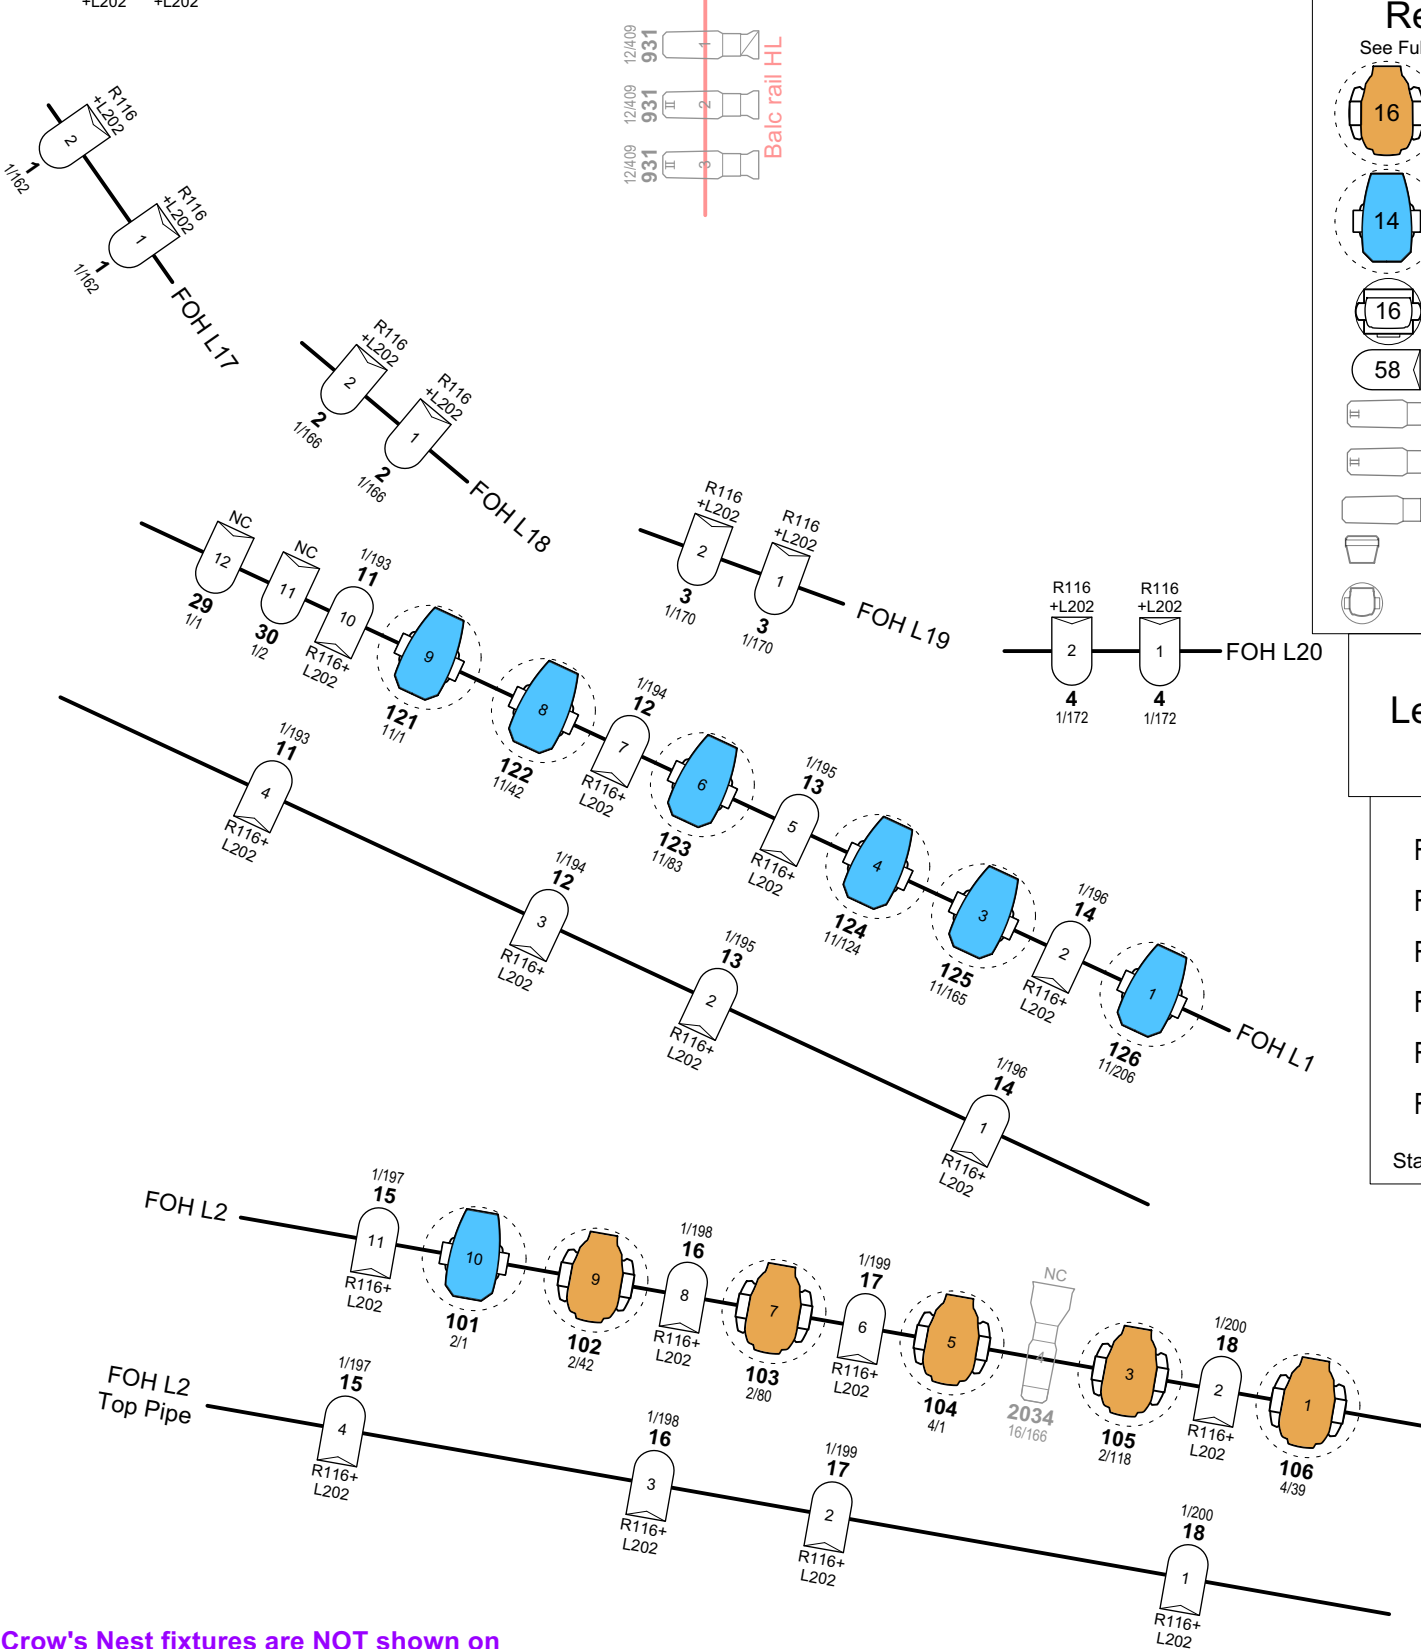

NOTE: FoH Pipes are NOT shown in accurate relationship to centerline on this drawing in order to provide clarity of data/information!

Reduced Key

See Full plot for all fixture details.

- Ayrton Ghibli (38 ch)
- Ayrton Eurus S (41 ch)
- Rogue R3 Wash (21 ch)
- PAR 64 WFL
- Lustr2LS-26
- Lustr2LS-36
- Lustr TS-10
- COLORado 1 Tour
- GLP X4S (14 ch)

Legend

Color: [Color swatch]
 Universe/Address: [Symbol]

Fr: 1 L223 (1/8 CTO)
 Fr: 2 L206 (1/4 CTO)
 Fr: 3 L279 (1/8 -Grn)
 Fr: 4 L249 (1/4-Grn)
 Fr: 5 L298 (.15 ND)
 Fr: 6 L209 (.3 ND)

Standard Hse Spot Colors

Crow's Nest fixtures are NOT shown on 11x17; see D size plot for these fixtures

See Arch D size plot for full plot and all notes.